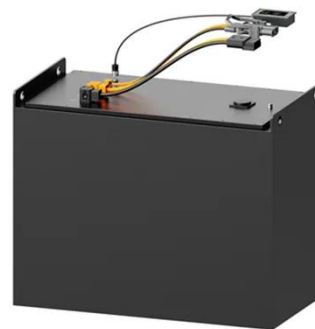

600mm deep power storage cabinet for steel plants

600mm deep power storage cabinet for steel plants

Stronghold Steel Storage Cabinet

Stronghold Steel Storage Cabinet - Deep Size. Stronghold build heavy-duty commercial-grade cabinets for long lasting use in many size options. Made from 100% steel with welded construction, they offer ...

[Learn More](#)

6U WALLMOUNT CABINET, 600MM DEPTH, STEEL

6U WALLMOUNT CABINET, 600MM DEPTH, STEEL \$ 257.00 Add to cart Add to Wishlist Compare

[Learn More](#)

600mm Wide 600mm Deep Racky Rax Wall Mounted ...

Each data cabinet comprises a welded steel frame and adjustable front and rear ...

[Learn More](#)

APC NetShelter 6U Wallmount Rack Enclosure Server Cabinet

Featuring a wall-mountable design for optimal efficiency in areas with limited floor space, this 6U server rack or network rack cabinet has an optional 23.62-inch (600mm) depth that is ideal

[Learn More](#)

12U 600mm Wide x 600mm Deep IP55 Pole Mount Outdoor Cabinet

AZE's 12U IP55 Pole mount Outdoor Cabinet are designed to protect your sensitive network equipment from harsh environments, with waterproof and dustproof features to safeguard it from the elements, ...