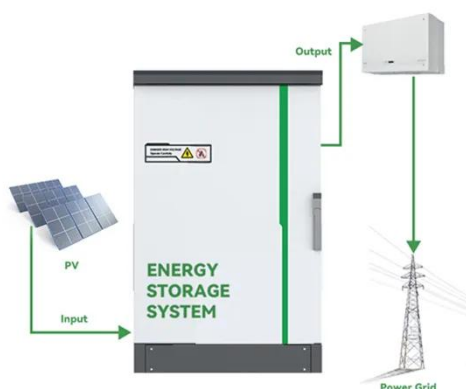

600mm Wide 600mm Deep Racky Rax Wall Mounted ...

Each data cabinet comprises a welded steel frame and adjustable front and rear ...

[Learn More](#)

APC NetShelter 6U Wallmount Rack Enclosure Server Cabinet