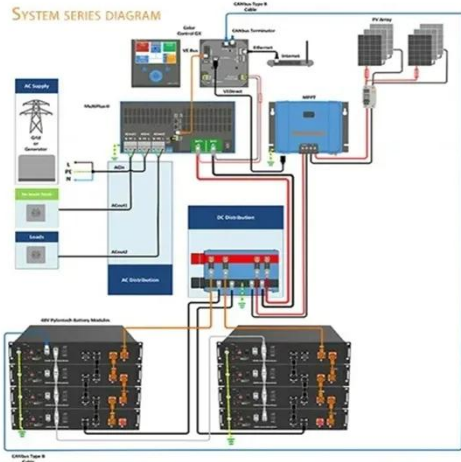

600mm deep Korean network cabinet

NavePoint 15U 600mm Depth Networking Cabinet (Performance Series)

This Performance Series 15U 600mm depth network cabinet offers reliability, value and versatility in organizing and securing your 19" standard rack-mount servers and networking equipment.

[Learn More](#)

600mm Wide 600mm Deep Racky Rax Wall Mounted Cabinet , 800mm x 600mm

Our range of 600mm wall mounted data cabinets have been designed with ease of installation and maintenance in mind. The high specification of the cabinet means it's suitable for almost any data

...

[Learn More](#)