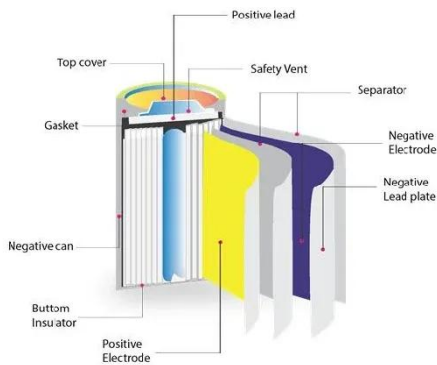

partilhando a memória coletiva, a história e celebrando a diversidade do patrimônio cultural ...

[Learn More](#)

Brasiliiana Museus - Mapeamento das coleções etnográficas no Brasil

Com o objetivo de democratizar o acesso à cultura e à história do país, a plataforma permite que as pessoas possam explorar e pesquisar as coleções de diversas instituições culturais ...

[Learn More](#)

CORNEX Makes Inroads into Overseas Markets, 5MWh Energy Storage ...

At the Saudi Energy Storage Exhibition, the self-developed 20-foot 5MWh battery prefabricated cabin CORNEX M5 attracted the most attention. It is equipped with 314Ah cells, ...

[Learn More](#)