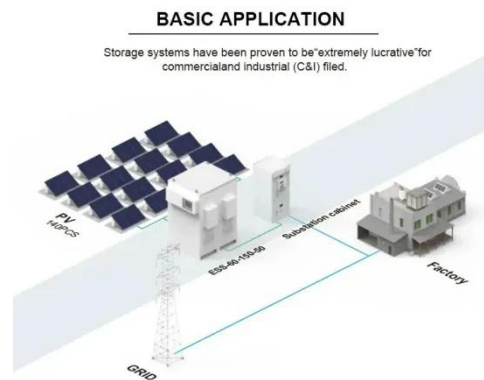

How to Choose the Best Mobile Cement Silo: A Complete Buying Guide

Discover what to look for in a mobile cement silo, from capacity and mobility to safety standards. Make an informed decision with this expert guide.

[Learn More](#)

Powering Remote Construction Sites: How XiaofuPower's Mobile ...

To meet these needs, XiaofuPower's Mobile Energy Storage System offers a robust, scalable, and ready-to-deploy