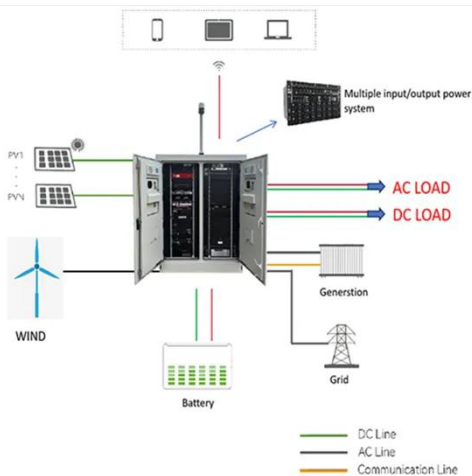

5G Macro Base Station Uses Germany Communication Cabinet 42U

Empowering next-generation Macro base stations

Optimized for sub-1 GHz frequencies, these solutions improve coverage, reduce deployment costs, and support reliable connections for increasing wireless demand. Designed for next-generation macro ...

[Learn More](#)

5G Outdoor Macro Base Station in the Real World: 5 Uses You

Macro stations are crucial for extending 5G to underserved regions. They can cover hundreds of square kilometers, providing reliable internet to farms, mountain communities, and ...

[Learn More](#)

Coordination of Macro Base Stations for 5G Network with User ...

The coordination among the communication equipment and the standard equipment in 5G macro BSs is developed to reduce both the energy consumption and the electricity costs.

[Learn More](#)

42U Galvanized Steel Outdoor