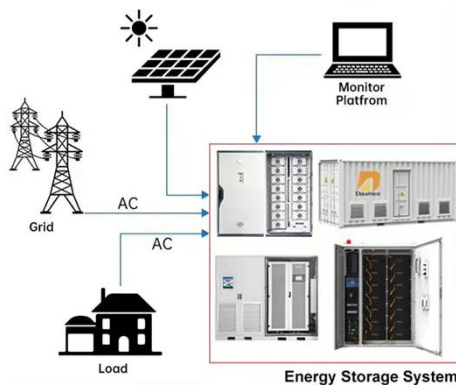

DISTRIBUTED PV GENERATION + ESS

Compact Outdoor Cabinet for 5G & 4G Base Stations

Space-saving outdoor cabinet designed for 5G and 4G base station equipment. Provides reliable protection and easy deployment in telecom networks.

[Learn More](#)

5G Outdoor Macro Base Station in the Real World: 5 Uses You

5G outdoor macro base stations are large cellular antennas installed on towers, rooftops, or dedicated structures. They serve as the primary