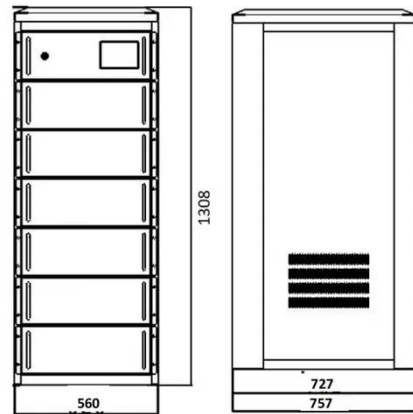

Jackery Explorer 550 Portable Power Station

Features a 550 Wh capacity, 500W rated power (1000W surge power) and multiple output charge/recharge ports. Its portable and compact design weighs in at just 13.8 lbs and features an ...

[Learn More](#)

Jackery Explorer Portable Power Station 550

The Jackery Explorer 550 is an official product of Jackery. 500Watt Output with a 550Wh Capacity: The Explorer 550 is perfect for devices like a laptop, TV, drone, CPAP, rice cooker, etc. ...

[Learn More](#)

500-Watt Continuous/100-Watt Peak Output Power Station Explorer 550

Portable Power Excellence: Boasting a robust 550Wh battery capacity, coupled with an ergonomic handle and cutting-edge BMS technology, the Explorer 550 offers unparalleled portability at only 13.8 ...

[Learn More](#)