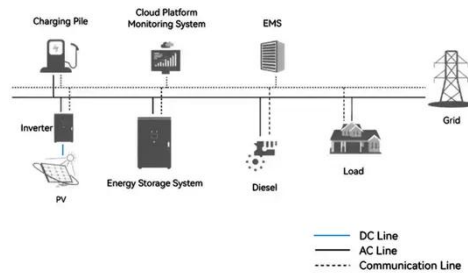

System Topology

518Wh Portable Power Station with 100W Solar Panel, 500W (Surge ...

Customers find the power station reliable and well-made, with one describing it as a beautiful solar power generator. They appreciate its compact size that's not too heavy or bulky, and its functionality, ...

[Learn More](#)

SWAREY 518Wh Portable Power Station 500W (1000W) Lithium ...

SWAREY S500Pro is a small size but