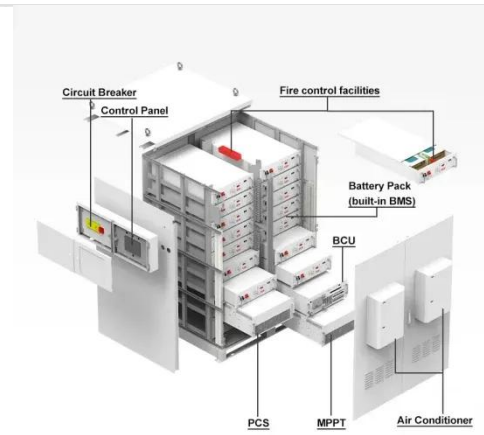

How to Install the New Photovoltaic Glue Board: Expert Guide for

Solar installations have grown 43% year-over-year since 2022, but the new photovoltaic glue board technology brings unique challenges. Unlike traditional mounting systems, these adhesive-based ...

[Learn More](#)