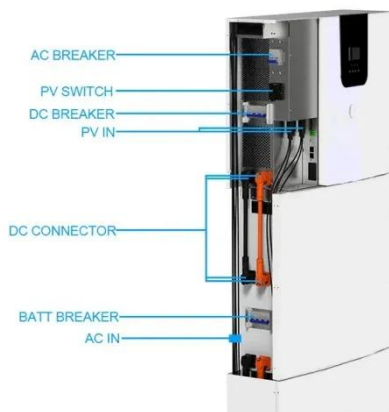

Battery swapping cabinet

Sre power has been focusing on battery swapping stations and battery charging cabinets for many years, serving customers in more than 50 countries and regions around the world to quickly land ...

[Learn More](#)

Battery Swap Cabinet Design: Revolutionizing Energy ...

Imagine replacing an electric vehicle's drained battery in less time than it takes to microwave popcorn. Battery swap cabinet design promises this reality, but