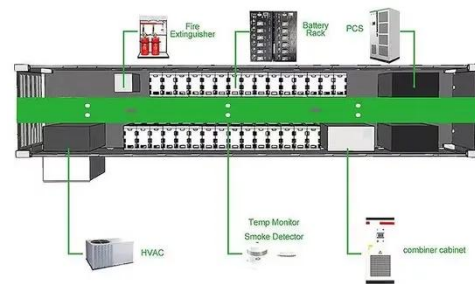

Intelligent Rack Power Distribution Units , Legrand

Our rack PDUs are available with intelligence options including outlet switching and individual outlet metering to basic (non-networked) rack PDUs. See our comprehensive resource library including ...

[Learn More](#)

Rack Power Supplies - Mouser