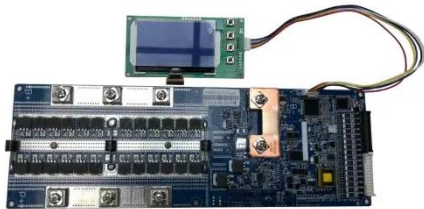

Portable Power Stations

From camping and RV trips to overlanding and tailgating, Anker SOLIX power stations provide a reliable portable power source wherever the grid can't reach. Easily run essentials like portable fridges, ...

[Learn More](#)

What Can a 2.5kW 4kWh Plug-and-Play Energy Storage System Run

What appliances can a 2.5kW 4kWh plug-and-play energy storage system power? Learn real use cases and runtime expectations.

[Learn More](#)

Fortress Power eFlex MAX 5.4kWh Lithium Battery Storage , 8,000

With 5.4kWh of usable energy, 8,000+ cycle life, and 99% round-trip efficiency, this high-performance 48V lithium iron phosphate (LFP) battery is built to deliver uninterrupted power--anywhere, anytime.

[Learn More](#)