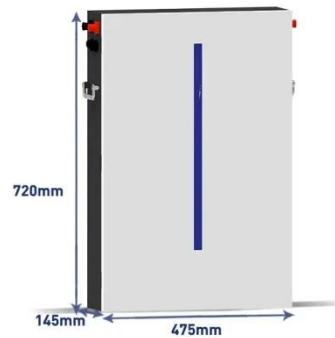

42U Server Rack Cabinet, Standard-Depth , Eaton

The SmartRack 42U Standard-Depth Rack Enclosure Cabinet protects sensitive electronic equipment from harsh conditions that would overwhelm a typical rack enclosure, including falling dirt, dust, drips ...