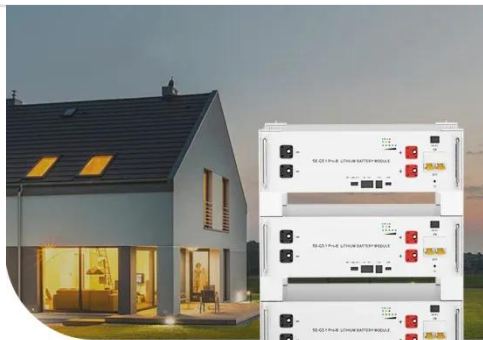

Indoor Photovoltaic Energy Cabinet

The EK indoor photovoltaic energy storage cabinet series is an integrated photovoltaic energy storage device designed for communication base stations, smart cities and other scenarios, providing a ...

[Learn More](#)

Low Voltage
Lithium Battery

6000+ Cycle Life

Sol-Ark 120/208V 40kWh Indoor rated Limitless Lithium ...

The Sol-Ark L3 Series Lithium HV-40 (Indoor) battery energy storage system ...

[Learn More](#)

51.2V 800Ah 40 kWh Sol-Ark LiFePO4 Lithium Battery Energy Storage

With minimal additional hardware required, your install stays simple and low-cost. What's Included? Easy Installation: Battery module design fits our indoor/outdoor cabinet and wall mount option with ...

[Learn More](#)