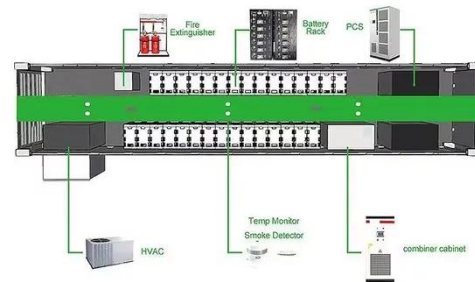

40kwh all in ...

PAC off grid battery storage 40kwh all in one lithium batteries for solar system, outdoor use, with 8kw split phase hybrid inverter, for home storage.

[Learn More](#)

High Voltage Rack Lithium Battery 20kWh 30kWh 40kWh ...

HIGON is a professional High Voltage Rack Lithium Battery 20kWh 30kWh 40kWh 50kWh 60kWh Cluster manufacturer and wholesaler. All CE/TUV Approved, Shipped Factory Direct!

[Learn More](#)

Modular Stackable LiFePO4 Battery Rack , 5-40KWH Expandable ...

Expandable 5-40KWH LiFePO4 battery rack with 6000+ cycles, intelligent BMS, and multi-protection safety features. Compatible with top solar inverters (Deye, Growatt, SMA, etc.), UL/CE/IEC-certified, ...

[Learn More](#)