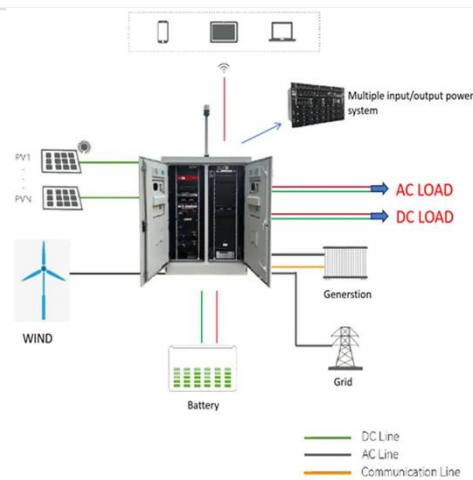

Outdoor Communication Cabinets and Power Cabinets

Outdoor cabinets ensure network stability and protect communication equipment with reliable power management.

[Learn More](#)

50KW modular power converter

Ue-Commercial Distributed Liquid-Cooled Outdoor Cabinet , TDG ...

Embedded peak shaving and valley filling, demand management, storage and charging control, and various operational control modes are applicable to almost all industrial and commercial application ...

[Learn More](#)

Outdoor control cabinets

In addition to the standardized offerings, the cabinets can be flexibly tailored to meet customer-specific requirements. The range of control cabinets for cable networks comes in different sizes and materials ...

[Learn More](#)