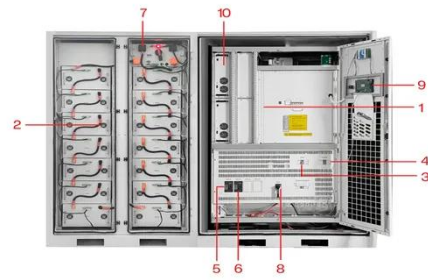

Distribution Cabinet? is a high-efficiency power distribution solution tailored for modern communication networks, designed for scenarios such as communication base ...

[Learn More](#)

1 PCS Module	6 OPV2 side circuit breaker
2 Battery room	7 High Volt Box
3 Grid side circuit breaker	8 BAT side circuit breaker
4 Load side circuit breaker	9 LCD display screen
5 OPV1 side circuit breaker	10 MPPT

Contact Us

For catalog requests, pricing, or partnerships, please visit:
<https://www.v4venison.co.za>