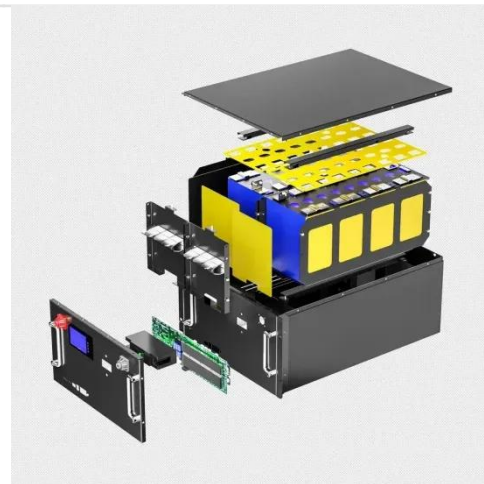

A Comprehensive Guide to Telecom Battery Cabinets

What types of telecom battery cabinets are available? Various types include outdoor cabinets designed for harsh conditions, indoor cabinets for controlled environments, modular designs ...

[Learn More](#)

GVSUPS30KB4GS

Highly efficient, easy-to-deploy 30kW, 480V 3-phase UPS that brings best-in-class power protection and low total cost of ownership to edge, small and medium data centers, as well as to critical ...