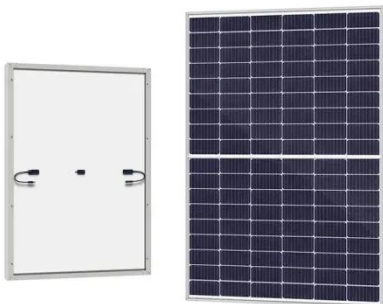

Contact Us

For catalog requests, pricing, or partnerships, please visit:
<https://www.v4venison.co.za>