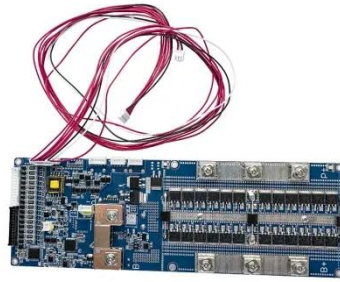

sites worldwide. Plus-Sorting guarantees

...

[Learn More](#)