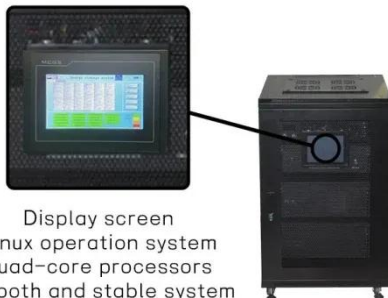

### Topoint Photovoltaic , JTM 285W-72P , Solar Panel ...

Detailed profile including pictures, certification details and manufacturer PDF.

[Learn More](#)

Display screen  
Linux operation system  
quad-core processors  
smooth and stable system