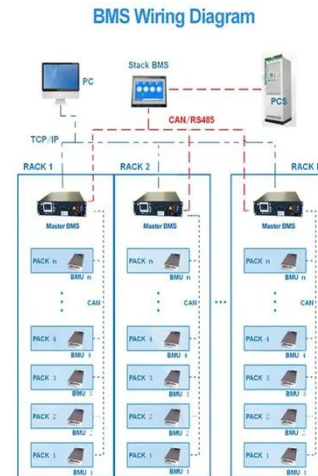

We're well-known as one of the leading 550w mono solar panel manufacturers and suppliers in China. Please feel free to buy or wholesale high quality 550w mono solar panel in stock ...

[Learn More](#)

Photovoltaic panels 550W - Swiss Solar IBEX 54M-EIGER-530-550

The Swiss Solar IBEX 54M-EIGER-530-550 is a series of high-efficiency monocrystalline photovoltaic (PV) solar panels designed and manufactured by Swiss Solar. The power output of ...

[Learn More](#)

Solar Energy Panels 25 Watts High Efficient Mono Photovoltaic ...

Solar Energy Panels 25 Watts High Efficient Mono Photovoltaic 500W 550W Black Solar Panels, Find Details and Price about Solar Panel Solar Cell from Solar Energy Panels 25 Watts High ...

[Learn More](#)