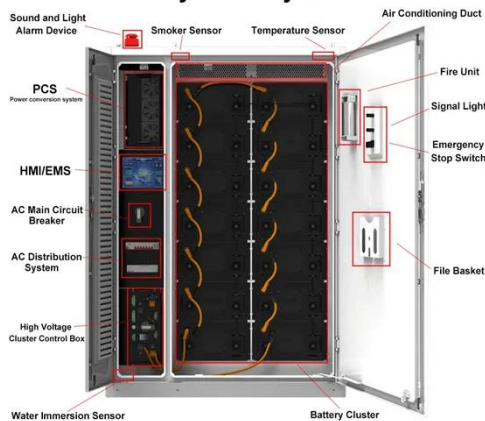

System Layout

Premium Quality outdoor telecom cabinet 25kw for Reliable Electrical

About outdoor telecom cabinet 25kw In the realm of electrical equipment and supplies, outdoor telecom cabinet 25kw play a crucial role in protecting sensitive electronics and instruments. These enclosures ...

[Learn More](#)

Outdoor Telecom Cabinets for Reliable Field Deployment

Explore our range of outdoor telecom cabinets engineered for reliable field deployment. Designed to protect