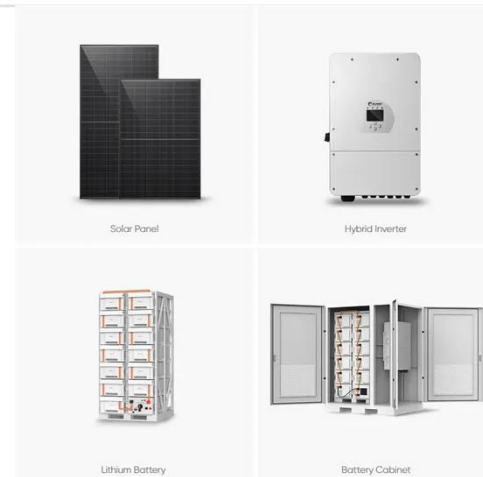

Top Manufacturer of Outdoor Enclosures, Telecom Cabinets & BESS

Designed for the telecommunication