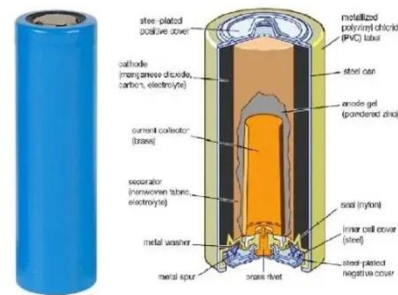

Connectors) work in series or in parallel.
...

[Learn More](#)

Rich Solar MEGA 250 PRO , 250W 24V Solar Panel

Compatible with on-grid and off-grid inverters. Warranty 25-year output warranty. 10-year workmanship warranty. Built-in Components 250 watt 12 volt solar panel Panel Leads (Pair): 12AWG, 3FT each ...

[Learn More](#)

MEGA 250 PRO , 250 Watt 24 Volt Solar Panel , Premium 24V Off ...

The MEGA 250 PRO blends durability with anodized aluminum frames and advanced split energy technology to optimize solar energy generation in any environment. This top-tier 24-volt solar panel ...

[Learn More](#)

Rich MEGA PRO 250 Watt Monocrystalline Solar Panel , 24V

Maximize energy efficiency with the Rich 250 Watt Monocrystalline Solar Panel.