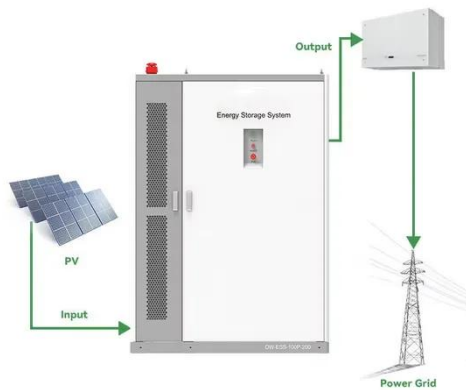

24v Inverter, 24v DC to 120v/240v AC Power Inverter , inverter

The power inverter can convert 24V DC to 110V/120V or 220V/230V AC. Equipped with a USB port, the 24V inverter can be used for multi-purpose charging. 24V inverter has multiple safety protection, ...