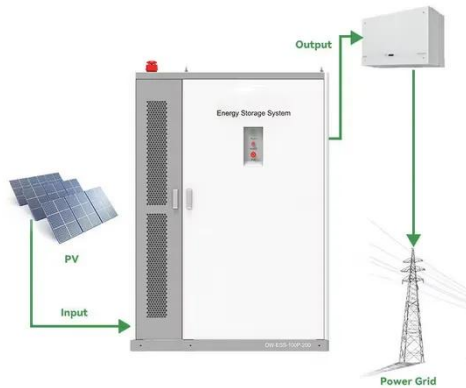

[Learn More](#)

5000 Watt Pure Sine Wave Power Inverter, 24V DC to 220V AC

5000W 12V/24V/48V DC to 110V/220V AC pure sine wave power inverter for sale, ideal for charging both resistive and sensitive electronics or appliances like cell phones, digital cameras, laptops, air ...