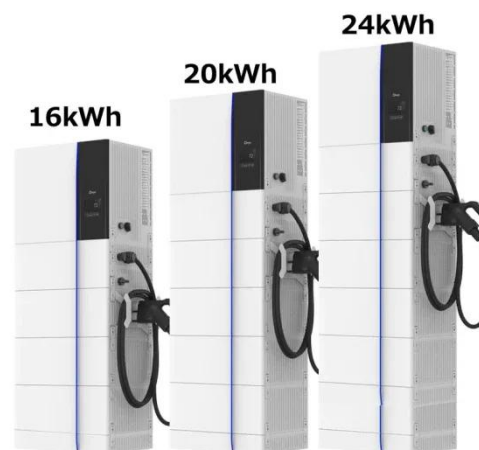

### 2000 Watt Pure Sine Wave Inverter 24V

This high efficiency DC-AC inverter converts 24 Volts DC to 2000 Watts of pure sine-wave AC power at 120 Volts, 60 Hz. Features include overload protection, low battery alarm / shut down, low idle power ...