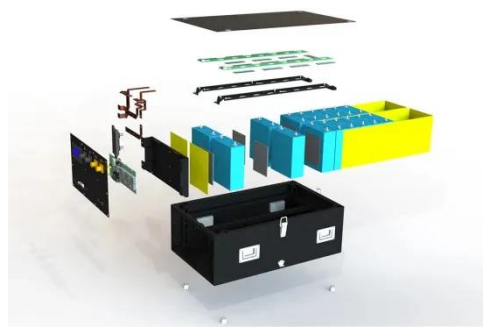

Battery Portable Power Station , Aferiy 2400w , Aferiy P210

The P210 is designed for both indoor and outdoor use, featuring a large 2048Wh capacity and 2400W continuous output power, backed by a safe BMS battery