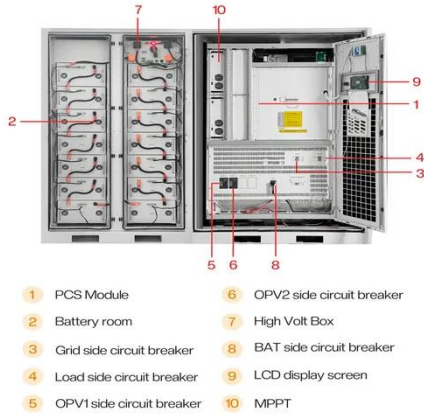

2400W portable power station in Brazil

Shop GRECELL Portable Power Station 2400W

Power up to 11 devices simultaneously with GRECELL Portable Power Station 2400W. Fast recharge in 1.6-2 hrs via AC or solar. UPS mode for double protection. Essential for home & outdoors.

[Learn More](#)

Amazon : 2400 Watt Power Station

2400w Portable Power Station, 1500Wh MPPT Battery Backup, S2000PRO Solar Generator with 4 AC Outlets (Peak 4000w), Solar Power Bank for 11 Devices, for Home Use, Outdoor Camping, ...

[Learn More](#)