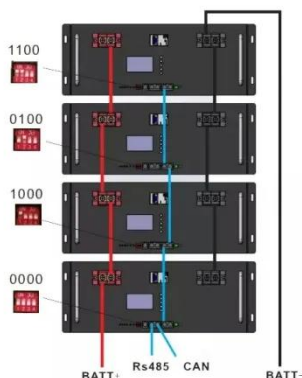

What Size Inverter Do You Need? A Complete Guide for Home, RV

Choosing the right inverter size is crucial--too small, and your appliances won't work; too large, and you'll waste money. This guide will help you determine the ideal inverter size for your ...

[Learn More](#)

What Size Inverter Do I Need To Run