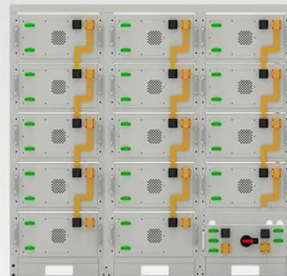

Battery String-S224

- 1C Charge/Discharge
- Easy configuration and maintenance
- Power supply can be single battery string or parallel battery strings