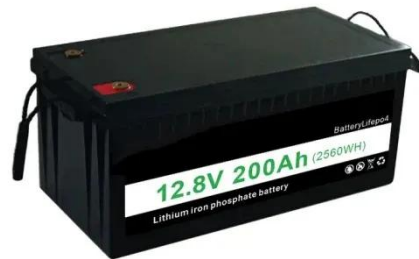

### BES20S Smart Hybrid Energy Cabinet

Deploy the BES20S Smart Hybrid Energy Cabinet for instant off-grid power. Combines 20kW diesel gen, solar, and 30.7kWh battery in one enclosure.

[Learn More](#)

---

### **20kW Ecoult UltraFlex 48V Deka UltraBattery Energy Storage System**

With 17 kWh of usable energy storage at 60% range of charge and 20 kW of peak power, the high-cycling, energy-efficient Ecoult(TM) UltraFlex(TM) 48 V system is safe and simple to deploy, operate, ...