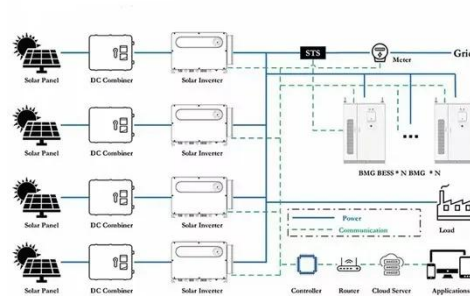

High-Density Rack Power

Rising Rack Densities: A Driver for High-Density Rack Power Distribution Units
The average power density of data center racks continues to rise to support AI and ML, crossing 10kW in 2023.

[Learn More](#)

20kW Enterprise Data Center

PRIME's Modular Data Centers are a prefabricated and efficient solution for 5G Macro Sites and Enterprise applications. The Natural Air Cooling system cuts energy costs dramatically - using 75% ...

[Learn More](#)

Information Technology Center

Software Defined Data Center (SDDC):
As the company's business model changes, IT has begun a multiphase high-density deployment. Each SDDC pod consists of 20 cabinets at 20kW each.

[Learn More](#)