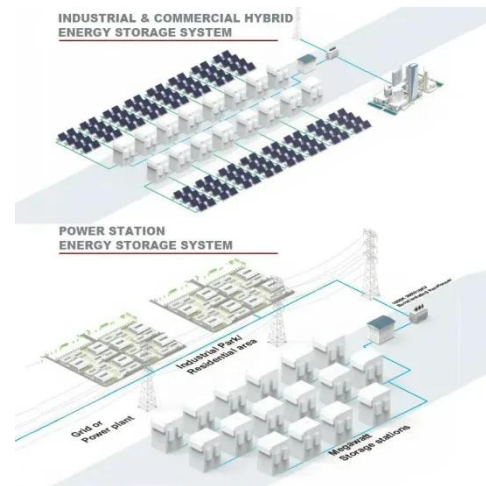

200kW, 800V, 400A DC-DC Cabinet

The unit is a non-isolated bidirectional 200kW / 800V DC/DC power converter cabinet solution. Flexible design and application with its 800 Vdc maximum voltage on the high voltage side and up to 400 Adc maximum ...

[Learn More](#)

200kW, 1200V, 250A DC-DC Cabinet

Fully EMC tested and CE compatible, CSA certified. Zekalabs presents our 200kW, 1200V DC-DC cabinet solution. The unit is bidirectional and can serve in many intricate applications.

[Learn More](#)

200kw Sync Control Cabinet Complete Set Generator Panel for ...

Generally speaking, it takes about 15 days for samples and about 26 days for mass production. The specific delivery time depends on the items and quantity of your order.

[Learn More](#)