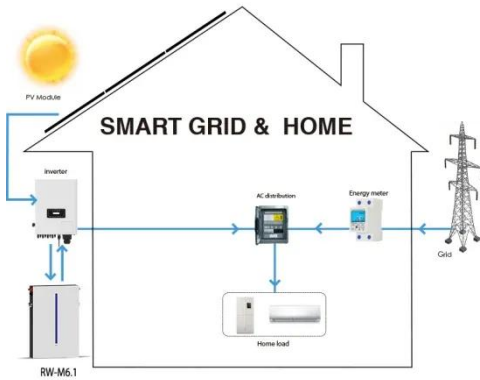

[Learn More](#)

200kw Sync Control Cabinet Complete Set Generator Panel for ...

Generally speaking, it takes about 15 days for samples and about 26 days for mass production. The specific delivery time depends on the items and quantity of your order.

[Learn More](#)

VFI CPM S200K-42U

Each unit is equipped with dual input, communication ports, ...

[Learn More](#)

Chile communication cabinet 200kW for production line

ICEENG CABINET serves customers in 18+ countries across Africa, providing outdoor communication cabinets, power equipment enclosures, and battery energy storage cabinets for telecommunications, utilities, and ...