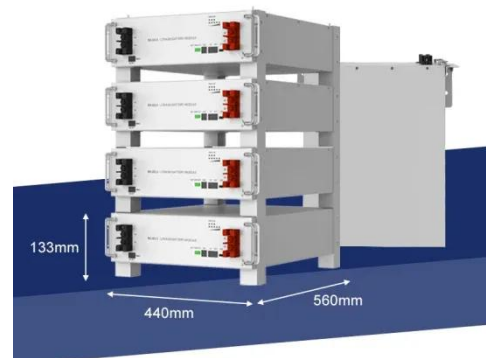

Sunway BESS 1MW 2MWH Outdoor Cabinet Energy Storage System ...

Intelligent Energy Storage System (1000KW 2150KWH) Outdoor energy storage cabinet integrates energy storage battery, modular PCS, energy management monitoring system, power distribution ...