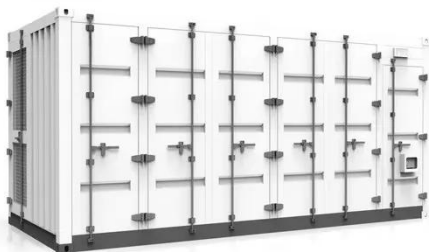

19-inch power storage cabinet for battery swapping stations in the UAE

19-inch power storage cabinet for battery swapping stations in the

19 inch battery cabinet: Durable & Customizable Storage

Find reliable 19 inch battery cabinet solutions with IP65/IP55 protection, customizable sizes, and fire-retardant materials. Click to explore top-rated suppliers and get competitive pricing for ...

[Learn More](#)

ESS Outdoor Cabinet for Lithium Battery and Inverter , AZE

AZE's battery energy storage system (BESS) are designed to store 19" lithium batteries, inverters and electrical components in one outdoor cabinet, with features like high energy density, battery ...

[Learn More](#)

Stack Battery 19-Inch Cabinet

Stack Battery 19-Inch Cabinet: Dust-proof design prevents short circuits & fan failure, ensuring reliable energy storage with multi-inverter support.

[Learn More](#)

[Learn More](#)

19" Outdoor Battery Cabinet , IP55 Telecom & Energy Enclosure

The interior 19" standard rack allows flexible installation of batteries, power modules, and monitoring devices. Designed for harsh environments, the cabinet ensures optimal heat dissipation, grounding, ...