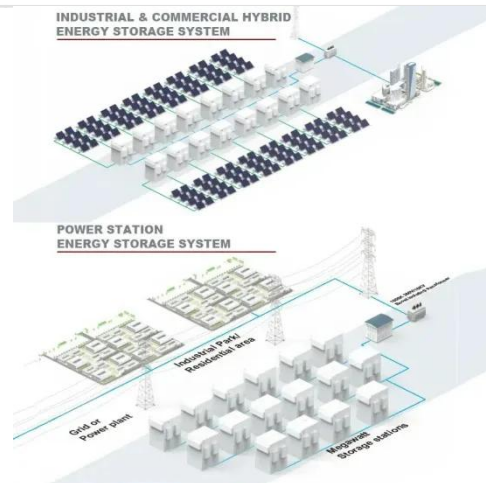

PV Logic 150w Flexi Mono High Density Solar Panel

The 150w panel is ideal use on a campervan roof or the cabin of a boat to