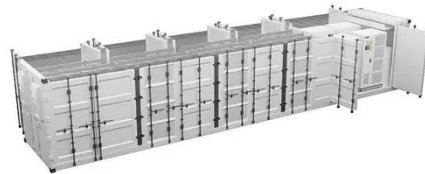

150w pv logic solar panel

150w pv logic solar panel

150W Flexi Mono High Density Solar Panel

Our 150w flexi Mono High Density solar panel with top exit junction box uses the latest solar cell technology to create super efficient power generation.

[Learn More](#)

PV Logic 150W Mono High Density Rigid Solar Panel Roof & Deck ...

The roof kit provides everything needed to install the 150W MHD panel and comes complete with premium aero brackets or ABS corner brackets, 15A MPPT Pro charge controller, cable gland, ...

[Learn More](#)

PV Logic Rigid Solar Panel Roof and Deck Top Kit for Motorhomes ...

The PV Logic Rigid Solar Panel Kit with Charge Controller is available in different wattage options to suit your needs, including 100W, 125W, 150W and 200W. This Solar Panel kits are ideal for remote off ...

[Learn More](#)

PV Logic 150w Rigid Mono High

Density Solar Panel

With the potential of delivering 900w of power per day, the 150w MHD panel gives you the freedom to spend time away from electrical hook up whilst keeping your favourite appliances and devices ...