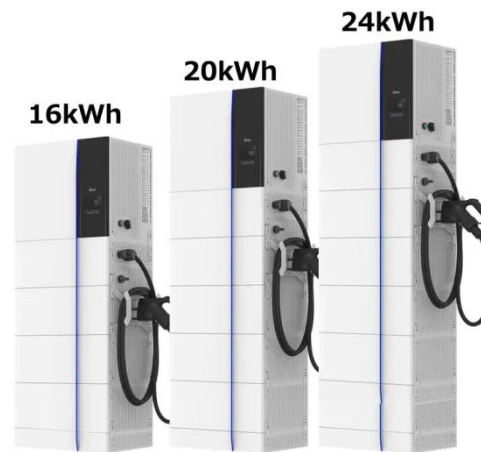

center. It offers a highly configurable design with infinitely adjustable accessories and components and ready

...

[Learn More](#)

Contact Us

For catalog requests, pricing, or partnerships, please visit:
<https://www.v4venison.co.za>