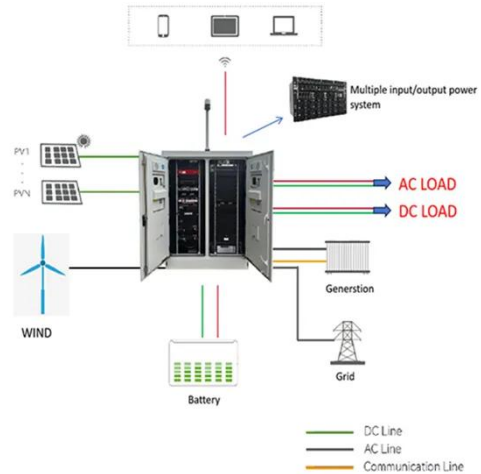

a piece of equipment that demands a high ...

[Learn More](#)

Aims 10,000 Watt Modified Sine Power Inverter 12vDC to 120vAC

This new 10000-watt 12-volt inverter model has all the capabilities of AIMS Power's 8000-watt 12-volt inverter but offers a higher wattage capacity for bigger power demands. Our 10000-Watt 12VDC to ...

[Learn More](#)

Contact Us

For catalog requests, pricing, or partnerships, please visit:
<https://www.v4venison.co.za>