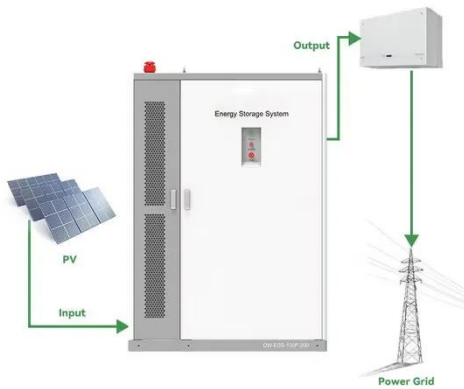

120kWh Communication Power Cabinet for 5G Microstations

120kWh Communication Power Cabinet for 5G Microstations

Shielded Cabinets for Telecommunications

At Pepro, we custom design and build shielded cabinets and enclosures for telecommunications, COW, COLT, mobile towers, mobile shelters, and 5G applications to fit your specific needs.

[Learn More](#)

Direct Factory Sale New Outdoor Integrated Power Communication ...

Feature highlights: The Outdoor FRP communication integrated comprehensive cabinet is designed for 5G mobile base stations, featuring four compartments for equipment, battery, power, and ...

[Learn More](#)

Base Station Energy Cabinet

The Base Station Energy Cabinet is a fully enclosed, weather-resistant telecom energy cabinet designed to provide reliable power distribution and battery backup for outdoor communication networks.