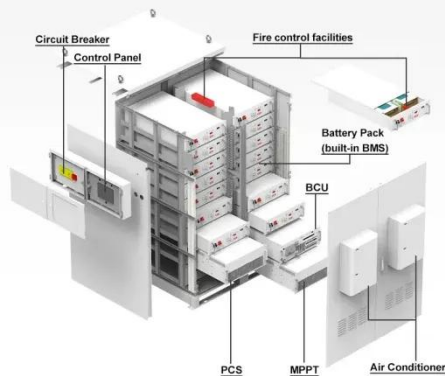

120kW Communication Power Supply Cabinet for North American O

Power Supply Cabinets

They feature power supply, distribution, and protection equipment as well as radio systems and passive or active cooling. Contact us today to learn about all the options and to find a solution that is right for ...

[Learn More](#)

Indoor FPC cabinet

The cabinets are designed to meet challenging requirements for indoor telecom and Industrial applications, with special focus on cable management and multi-cabinet installation, with or without ...

[Learn More](#)

Fortress Indoor Wall Mount Power Supply Cabinet

The CF-IWM-PS Cabinet is a compact wall mount unit designed as the perfect solution for cable network power equipment installation for indoor environments like commercial units or MDUs.

[Learn More](#)

Shop Power Supply Enclosures ,