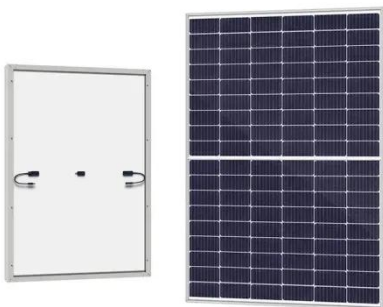

Products - Outdoor Base Station Cabinets & Energy Storage Systems

Explore Huijue's complete product portfolio, including base station energy cabinets, outdoor base station cabinets,