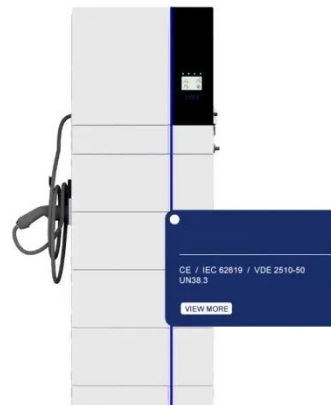

Custom Battery Smart Swap Station Manufacturer

These cabinets are designed to store and manage lithium-ion batteries used in electric vehicles, allowing for quick and efficient battery swapping as an alternative to traditional charging methods.

[Learn More](#)