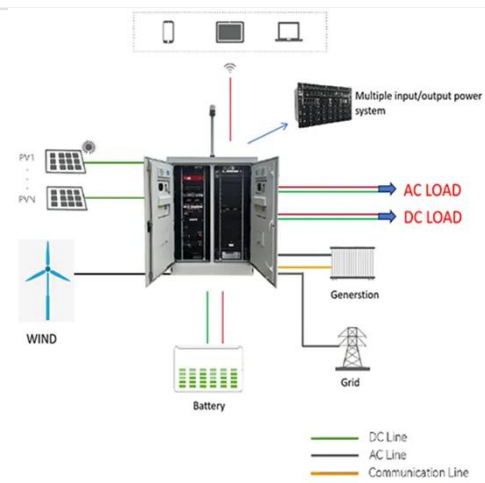

keeping essential devices running smoothly. Say goodbye to disruptions caused by ...

[Learn More](#)

Hyundai 1000W Lithium Power Station - LiFePO4, ...

With a 1000W pure sinewave AC output and 921Wh LiFePO4 battery, this ...

[Learn More](#)

Contact Us

For catalog requests, pricing, or partnerships, please visit:
<https://www.v4venison.co.za>